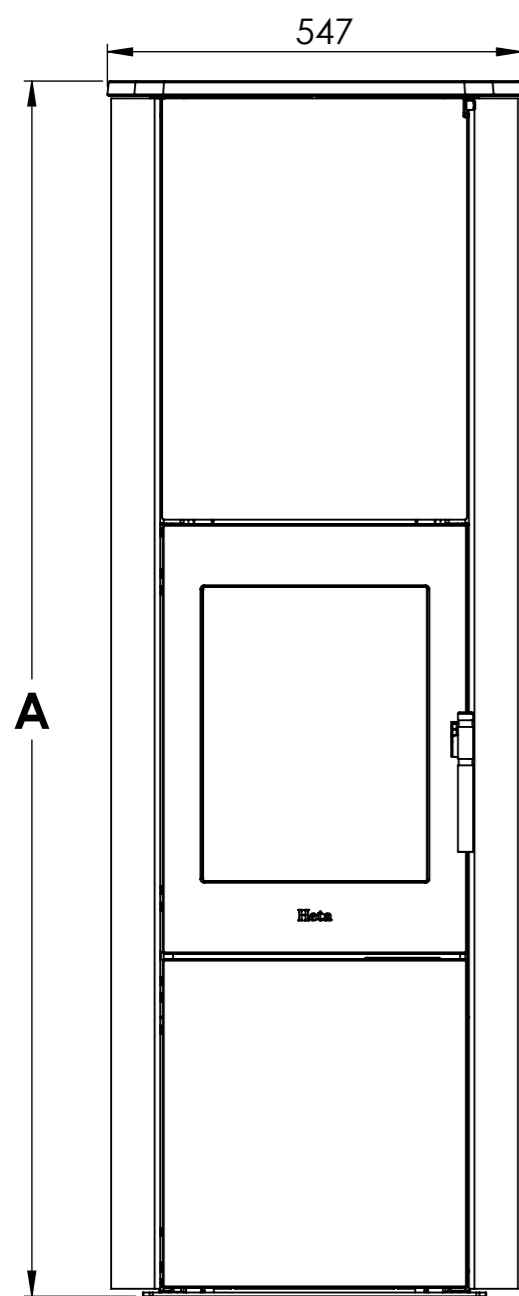

Serie	Scan-Line 800 series
Description	Scan-Line 830S

Show as Std. Top

Show as High Top

	A	B
Std. Top	1607	440
High Top	1639	445

105 Center fresh air Bottom