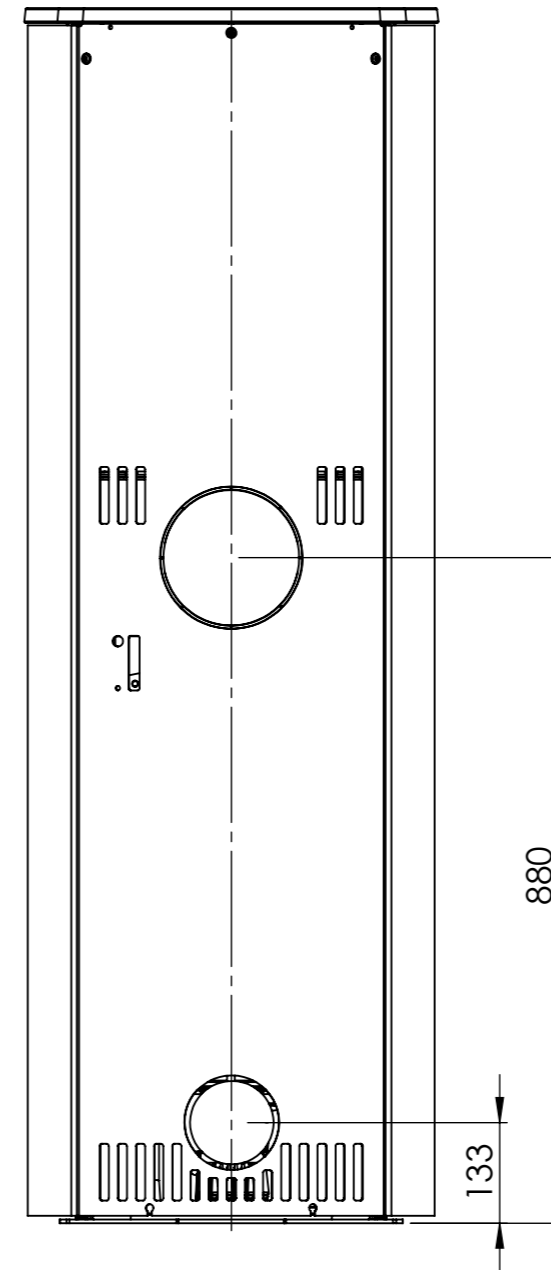

Serie	Scan-Line 800 series
Description	Scan-Line 830S

Show as Std. Top

Show as High Top

	A	B
Std. Top	1607	440
High Top	1639	445

105 Center fresh air Bottom