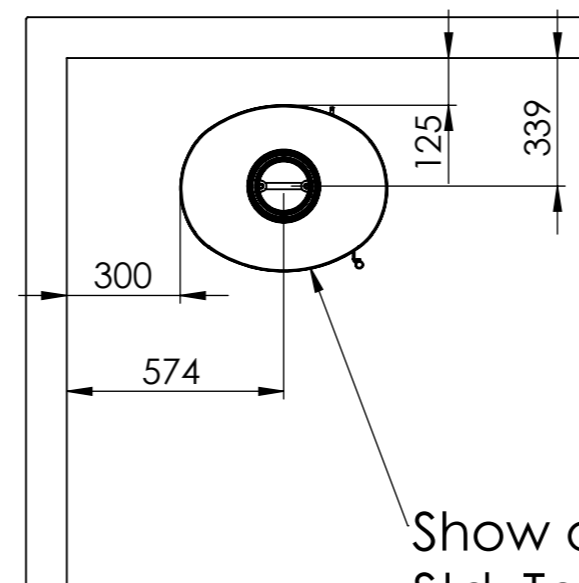

Serie	Scan-Line 800 series
Description	Scan-Line 830S

Show as Std. Top

Show as High Top

	A	B
Std. Top	1607	440
High Top	1639	445

105 Center fresh air Bottom