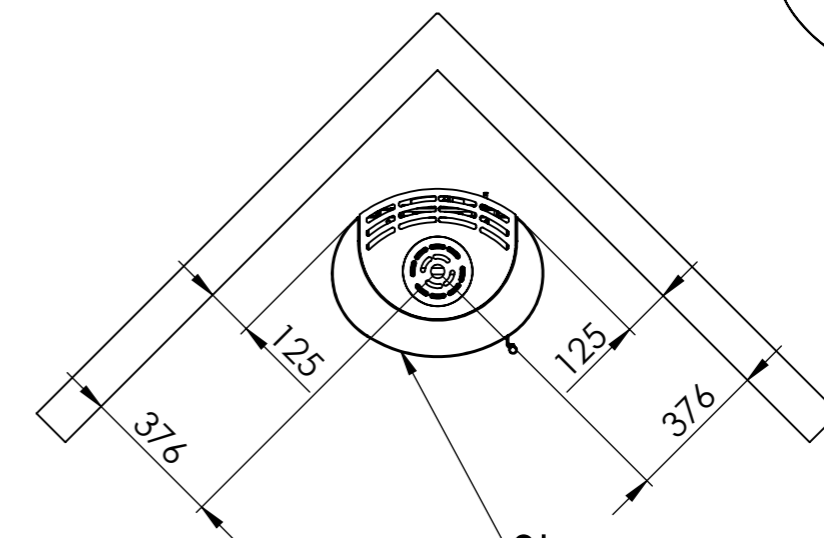

Serie	Scan-Line 800 series
Description	Scan-Line 830S

Show as Std. Top

Show as High Top

	A	B
Std. Top	1607	440
High Top	1639	445

105 Center fresh air Bottom