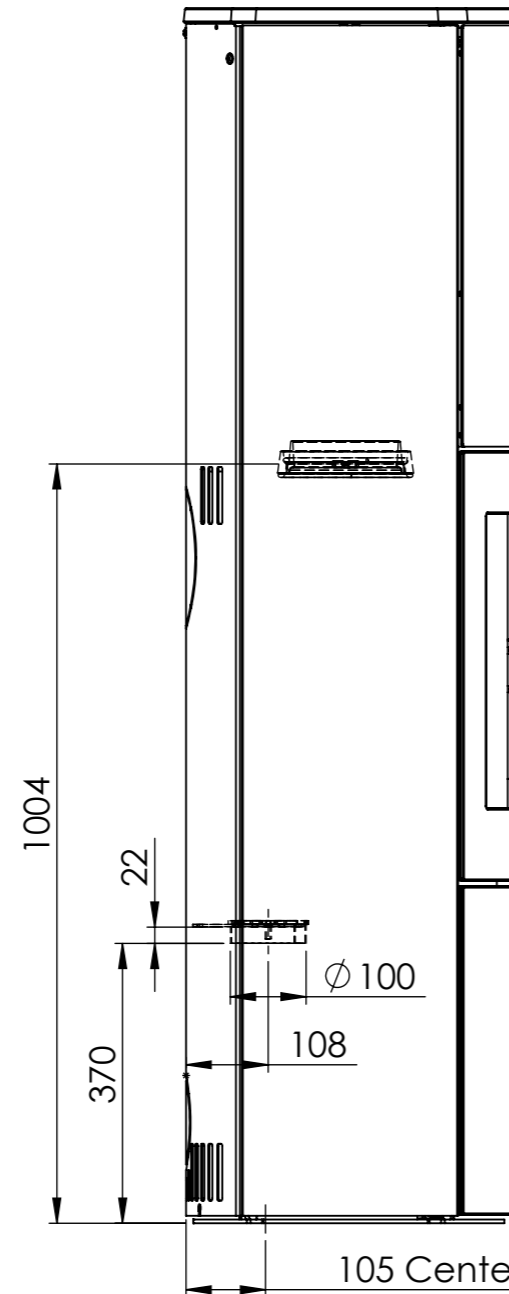

Serie	Scan-Line 800 series
Description	Scan-Line 830S

Show as Std. Top

Show as High Top

	A	B
Std. Top	1607	440
High Top	1639	445

105 Center fresh air Bottom