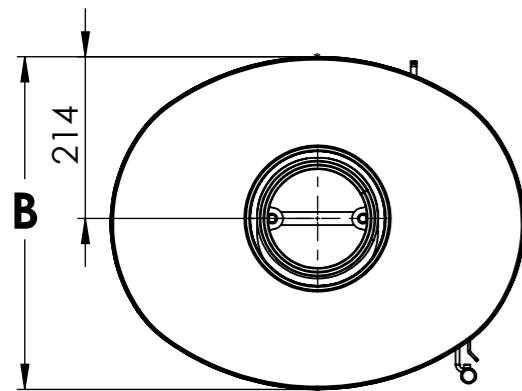

Serie	Scan-Line 800 series
Description	Scan-Line 830S

Show as Std. Top

Show as High Top

	A	B
Std. Top	1607	440
High Top	1639	445

105 Center fresh air Bottom